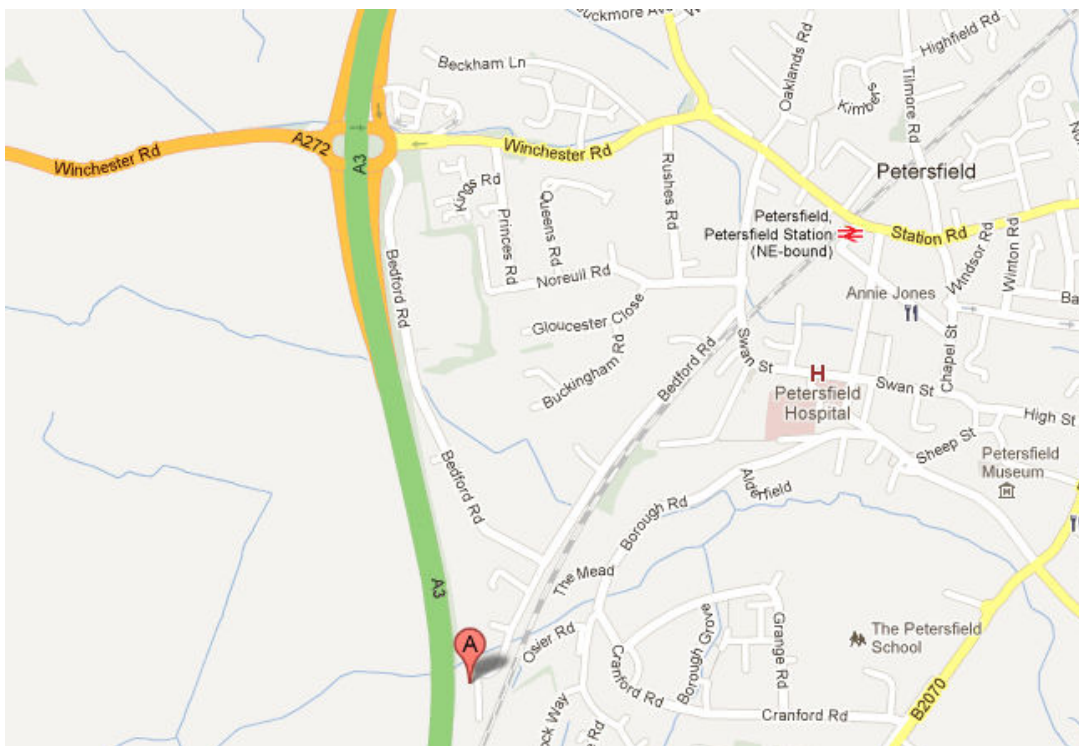

Healthy Pets Insurance – Where to find us

Healthy Pets Address

No.6 Ridgeway Office Park

Bedford Road

Petersfield

Hampshire

GU32 3QF

Tel: 01730 268 592

Travelling along the A3 exit at the junction marked A272 Winchester.

At the roundabout take the exit signposted Petersfield Industrial Estate which is Bedford Road.

Follow that road until a sharp left bend at which point turn right leading into Ridgeway Office Park.

We can be found at the top of Ridgeway Office Park, the last building on the right and you will be able to park in the car park spaces reserved for Healthy Pets in front of the building.

Healthy Pets Limited