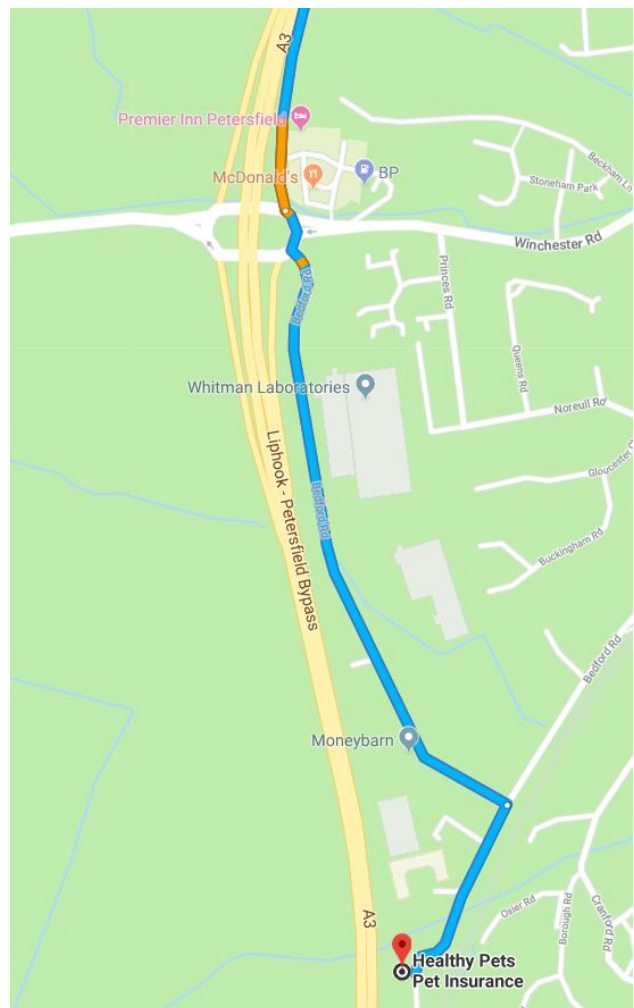

How To Find Us

Healthy Pets Address

No 6 Ridgeway Office Park
Bedford Road
Petersfield
Hampshire
GU32 3QF

Tel: 01730 268 592

Via A3 Southbound

Exit the A3 at the A272 Winchester junction (also signposted Services).
At the roundabout take the 2nd exit signposted Petersfield Industrial Estate which is Bedford Road.
Follow the road until you reach a sharp left hand bend, at this bend turn right which leads onto Ridgeway Office Park.

We can be found at the end of Ridgeway Office Park, the last building on the right hand side.

Parking is available directly outside the office, in the bays reserved for Healthy Pets, or alternatively there are more spaces reserved for Healthy Pets further up the car park; 3 spaces before the barrier on the right hand side of the road, or proceed under the barrier to 3 spaces halfway up the car park on the left hand side and a further 6 spaces towards the end of the car park on the left hand side opposite the pylon.